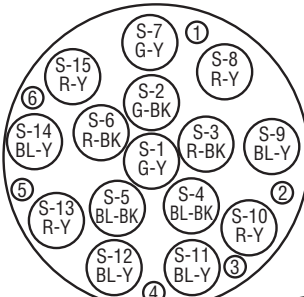

UNIT BINDER COLORS FOR FULL COLOR CODE

GROUP NO.	BINDER COLORS	PAIR RANGE
1	White - Blue	1 - 25
2	White - Orange	26 - 50
3	White - Green	51 - 75
4	White - Brown	76 - 100
5	White - Slate	101 - 125
6	Red - Blue	126 - 150
7	Red - Orange	151 - 175
8	Red - Green	176 - 200
9	Red - Brown	201 - 225
10	Red - Slate	226 - 250
11	Black - Blue	251 - 275
12	Black - Orange	276 - 300
13	Black - Green	301 - 325
14	Black - Brown	326 - 350
15	Black - Slate	351 - 375
16	Yellow - Blue	376 - 400
17	Yellow - Orange	401 - 425
18	Yellow - Green	426 - 450
19	Yellow - Brown	451 - 475
20	Yellow - Slate	476 - 500
21	Violet - Blue	501 - 525
22	Violet - Orange	526 - 550
23	Violet - Green	551 - 575
24	Violet - Brown	576 - 600

SUPER-UNIT BINDER COLORS FOR MIRROR IMAGE
(See drawings on the next page)

SPARE PAIRS FOR MIRROR IMAGE

PAIR NO.	PAIR COLORS
1	White - Red
2	White - Black
3	White - Yellow
4	White - Violet
5	Red - Black
6	Red - Yellow
7	Red - Violet
8	Black - Yellow
9	Black - Violet
10	Yellow - Violet
11	Blue - Orange
12	Blue - Green
13	Blue - Brown
14	Blue - Slate
15	Orange - Green

SUPER-UNIT BINDER COLORS FOR FULL COLOR CODE

S.U. BINDER COLOR	PAIR RANGE
White	1 - 600
Red	601 - 1200
Black	1201 - 1800
Yellow	1801 - 2400

Color Code Chart

SUPER-UNIT BINDER COLORS FOR MIRROR IMAGE

1200 PAIR

1500 PAIR

1800 PAIR

2100 PAIR

2400 PAIR

2700 PAIR

300 PAIR SUPER-UNIT

3000 PAIR

3600 PAIR