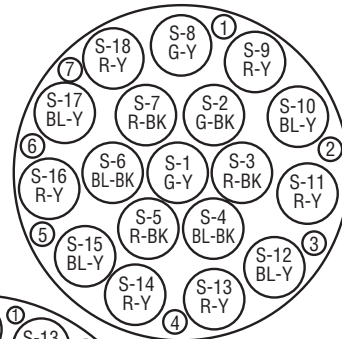

UNIT BINDER COLORS FOR FULL COLOR CODE

GROUP NO.	BINDER COLORS	PAIR RANGE
1	White - Blue	1 - 25
2	White - Orange	26 - 50
3	White - Green	51 - 75
4	White - Brown	76 - 100
5	White - Slate	101 - 125
6	Red - Blue	126 - 150
7	Red - Orange	151 - 175
8	Red - Green	176 - 200
9	Red - Brown	201 - 225
10	Red - Slate	226 - 250
11	Black - Blue	251 - 275
12	Black - Orange	276 - 300
13	Black - Green	301 - 325
14	Black - Brown	326 - 350
15	Black - Slate	351 - 375
16	Yellow - Blue	376 - 400
17	Yellow - Orange	401 - 425
18	Yellow - Green	426 - 450
19	Yellow - Brown	451 - 475
20	Yellow - Slate	476 - 500
21	Violet - Blue	501 - 525
22	Violet - Orange	526 - 550
23	Violet - Green	551 - 575
24	Violet - Brown	576 - 600

SUPER-UNIT BINDER COLORS FOR MIRROR IMAGE
(See drawings on the next page)

SPARE PAIRS FOR MIRROR IMAGE

PAIR NO.	PAIR COLORS
1	White - Red
2	White - Black
3	White - Yellow
4	White - Violet
5	Red - Black
6	Red - Yellow
7	Red - Violet
8	Black - Yellow
9	Black - Violet
10	Yellow - Violet
11	Blue - Orange
12	Blue - Green
13	Blue - Brown
14	Blue - Slate
15	Orange - Green

SUPER-UNIT BINDER COLORS FOR FULL COLOR CODE

S.U. BINDER COLOR	PAIR RANGE
White	1 - 600
Red	601 - 1200
Black	1201 - 1800
Yellow	1801 - 2400

Color Code Chart

SUPER-UNIT BINDER COLORS FOR MIRROR IMAGE

1200 PAIR

1500 PAIR

1800 PAIR

2100 PAIR

2400 PAIR

2700 PAIR

300 PAIR SUPER-UNIT

3000 PAIR

3600 PAIR