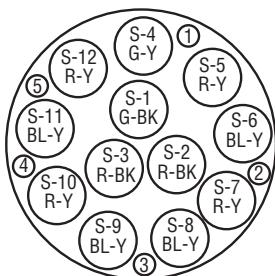

UNIT BINDER COLORS FOR FULL COLOR CODE

GROUP NO.	BINDER COLORS	PAIR RANGE
1	White - Blue	1 - 25
2	White - Orange	26 - 50
3	White - Green	51 - 75
4	White - Brown	76 - 100
5	White - Slate	101 - 125
6	Red - Blue	126 - 150
7	Red - Orange	151 - 175
8	Red - Green	176 - 200
9	Red - Brown	201 - 225
10	Red - Slate	226 - 250
11	Black - Blue	251 - 275
12	Black - Orange	276 - 300
13	Black - Green	301 - 325
14	Black - Brown	326 - 350
15	Black - Slate	351 - 375
16	Yellow - Blue	376 - 400
17	Yellow - Orange	401 - 425
18	Yellow - Green	426 - 450
19	Yellow - Brown	451 - 475
20	Yellow - Slate	476 - 500
21	Violet - Blue	501 - 525
22	Violet - Orange	526 - 550
23	Violet - Green	551 - 575
24	Violet - Brown	576 - 600

UNIT BINDER COLORS FOR MIRROR IMAGE

100 PAIR SUPER-UNIT

GROUP NO.	BINDER COLORS	PAIR RANGE
1	Blue	1 - 25
2	Orange	26 - 50
3	Green	51 - 75
4	Brown	76 - 100

300 PAIR SUPER-UNIT

GROUP NO.	BINDER COLORS	PAIR RANGE
1	White - Blue	1 - 25
2	White - Orange	26 - 50
3	White - Green	51 - 75
4	White - Brown	76 - 100
5	White - Slate	101 - 125
6	Red - Blue	126 - 150
7	Red - Orange	151 - 175
8	Red - Green	176 - 200
9	Red - Brown	201 - 225
10	Red - Slate	226 - 250
11	Black - Blue	251 - 275
12	Black - Orange	276 - 300

SUPER-UNIT BINDER COLORS FOR MIRROR IMAGE
(See drawings on the next page)

SPARE PAIRS FOR MIRROR IMAGE

PAIR NO.	PAIR COLORS
1	White - Red
2	White - Black
3	White - Yellow
4	White - Violet
5	Red - Black
6	Red - Yellow
7	Red - Violet
8	Black - Yellow
9	Black - Violet
10	Yellow - Violet
11	Blue - Orange
12	Blue - Green
13	Blue - Brown
14	Blue - Slate
15	Orange - Green

SUPER-UNIT BINDER COLORS FOR FULL COLOR CODE

S.U. BINDER COLOR	PAIR RANGE
White	1 - 600
Red	601 - 1200
Black	1201 - 1800
Yellow	1801 - 2400

Color Code Chart

SUPER-UNIT BINDER COLORS FOR MIRROR IMAGE

1200 PAIR