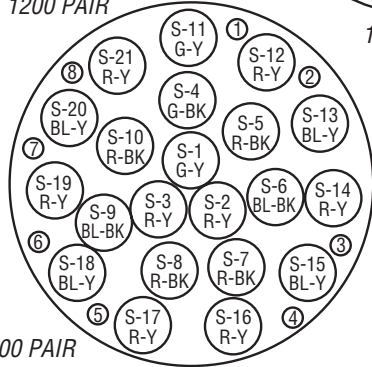

UNIT BINDER COLORS FOR FULL COLOR CODE

GROUP NO.	BINDER COLORS	PAIR RANGE
1	White - Blue	1 - 25
2	White - Orange	26 - 50
3	White - Green	51 - 75
4	White - Brown	76 - 100
5	White - Slate	101 - 125
6	Red - Blue	126 - 150
7	Red - Orange	151 - 175
8	Red - Green	176 - 200
9	Red - Brown	201 - 225
10	Red - Slate	226 - 250
11	Black - Blue	251 - 275
12	Black - Orange	276 - 300
13	Black - Green	301 - 325
14	Black - Brown	326 - 350
15	Black - Slate	351 - 375
16	Yellow - Blue	376 - 400
17	Yellow - Orange	401 - 425
18	Yellow - Green	426 - 450
19	Yellow - Brown	451 - 475
20	Yellow - Slate	476 - 500
21	Violet - Blue	501 - 525
22	Violet - Orange	526 - 550
23	Violet - Green	551 - 575
24	Violet - Brown	576 - 600

SUPER-UNIT BINDER COLORS FOR MIRROR IMAGE
(See drawings on the next page)

SPARE PAIRS FOR MIRROR IMAGE

PAIR NO.	PAIR COLORS
1	White - Red
2	White - Black
3	White - Yellow
4	White - Violet
5	Red - Black
6	Red - Yellow
7	Red - Violet
8	Black - Yellow
9	Black - Violet
10	Yellow - Violet
11	Blue - Orange
12	Blue - Green
13	Blue - Brown
14	Blue - Slate
15	Orange - Green

SUPER-UNIT BINDER COLORS FOR FULL COLOR CODE

S.U. BINDER COLOR	PAIR RANGE
White	1 - 600
Red	601 - 1200
Black	1201 - 1800
Yellow	1801 - 2400

Color Code Chart

SUPER-UNIT BINDER COLORS FOR MIRROR IMAGE

1200 PAIR

1500 PAIR

1800 PAIR

2100 PAIR

2400 PAIR

2700 PAIR

300 PAIR SUPER-UNIT

3000 PAIR

3600 PAIR