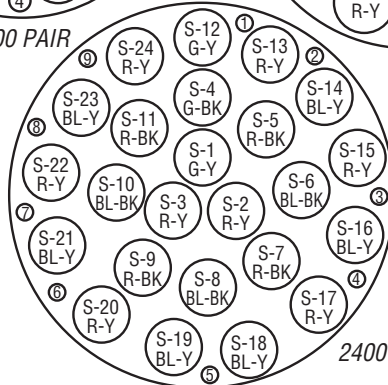

UNIT BINDER COLORS FOR FULL COLOR CODE

GROUP NO.	BINDER COLORS	PAIR RANGE
1	White - Blue	1 - 25
2	White - Orange	26 - 50
3	White - Green	51 - 75
4	White - Brown	76 - 100
5	White - Slate	101 - 125
6	Red - Blue	126 - 150
7	Red - Orange	151 - 175
8	Red - Green	176 - 200
9	Red - Brown	201 - 225
10	Red - Slate	226 - 250
11	Black - Blue	251 - 275
12	Black - Orange	276 - 300
13	Black - Green	301 - 325
14	Black - Brown	326 - 350
15	Black - Slate	351 - 375
16	Yellow - Blue	376 - 400
17	Yellow - Orange	401 - 425
18	Yellow - Green	426 - 450
19	Yellow - Brown	451 - 475
20	Yellow - Slate	476 - 500
21	Violet - Blue	501 - 525
22	Violet - Orange	526 - 550
23	Violet - Green	551 - 575
24	Violet - Brown	576 - 600

SUPER-UNIT BINDER COLORS FOR MIRROR IMAGE
(See drawings on the next page)

SPARE PAIRS FOR MIRROR IMAGE

PAIR NO.	PAIR COLORS
1	White - Red
2	White - Black
3	White - Yellow
4	White - Violet
5	Red - Black
6	Red - Yellow
7	Red - Violet
8	Black - Yellow
9	Black - Violet
10	Yellow - Violet
11	Blue - Orange
12	Blue - Green
13	Blue - Brown
14	Blue - Slate
15	Orange - Green

SUPER-UNIT BINDER COLORS FOR FULL COLOR CODE

S.U. BINDER COLOR	PAIR RANGE
White	1 - 600
Red	601 - 1200
Black	1201 - 1800
Yellow	1801 - 2400

Color Code Chart

SUPER-UNIT BINDER COLORS FOR MIRROR IMAGE

1200 PAIR

1500 PAIR

1800 PAIR

2100 PAIR

2400 PAIR

2700 PAIR

300 PAIR SUPER-UNIT

3000 PAIR

3600 PAIR